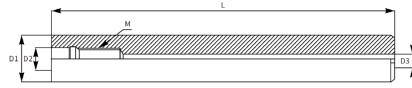

METRIC Carbide Screw-on Shanks - Straight

PRISM

EDP Number	Description	Thread	Length	Shank	Price
317-500-107	CSS10-M06-75	M6	75mm	10mm	\$136.13
317-500-108	CSS10-M06-100	M6	100mm	10mm	\$130.50
317-500-109	CSS10-M06-125	M6	125mm	10mm	\$169.89
317-500-110	CSS10-M06-150	M6	150mm	10mm	\$163.12
317-500-111	CSS12-M06-75	M6	75mm	12mm	\$138.38
317-500-112	CSS12-M06-100	M6	100mm	12mm	\$132.73
317-500-113	CSS12-M06-125	M6	125mm	12mm	\$200.25
317-500-114	CSS12-M06-150	M6	150mm	12mm	\$193.51
317-500-115	CSS16-M08-100	M8	100mm	16mm	\$229.50
317-500-116	CSS16-M08-150	M8	150mm	16mm	\$264.38
317-500-117	CSS16-M08-200	M8	200mm	16mm	\$351.01
317-500-118	CSS20-M10-150	M10	150mm	20mm	\$411.73
317-500-119	CSS20-M10-200	M10	200mm	20mm	\$533.26
317-500-120	CSS20-M10-250	M10	250mm	20mm	\$630.01
317-500-121	CSS25-M12-150	M12	150mm	25mm	\$569.25
317-500-122	CSS25-M12-200	M12	200mm	25mm	\$736.86
317-500-123	CSS25-M12-250	M12	250mm	25mm	\$874.13
317-500-124	CSS25-M12-300	M12	300mm	25mm	\$1,041.76
317-500-125	CSS32-M16-200	M16	200mm	32mm	\$1,051.85
317-500-126	CSS32-M16-250	M16	250mm	32mm	\$1,356.75
317-500-127	CSS32-M16-300	M16	300mm	32mm	\$1,600.88
317-500-128	CSS32-M16-350	M16	350mm	32mm	\$2,063.23
317-500-129	CSS32-M16-400	M16	400mm	32mm	\$2,359.13

Fractional Carbide Screw-on Shanks - Straight

EDP Number	Description	Thread	Length	Shank	Price
336-06204080	ICSS2A06204080	M8	4.00"	0.625"	\$279.00
336-06206080	ICSS2A06206080	M8	6.00"	0.625"	\$389.00
336-07504100	ICSS2A07504100	M10	4.00"	0.750"	\$509.00
336-07506100	ICSS2A07506100	M10	6.00"	0.750"	\$669.00
336-10004120	ICSS2A10004120	M12	4.00"	1.000"	POA
336-10006120	ICSS2A10006120	M12	6.00"	1.000"	POA
336-12506160	ICSS2A12506160	M16	6.00"	1.250"	POA