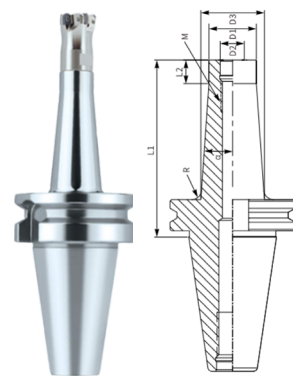

Special Pricing Valid Through April 30, 2024