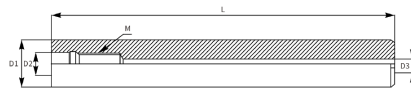

METRIC Carbide Screw-on Shanks - Straight

PRISM

EDP Number	Description	Thread	Length	Shank	Price
317-500-107	CSS10-M06-75	M6	75mm	10mm	\$136.13
317-500-108	CSS10-M06-100	M6	100mm	10mm	\$130.50
317-500-109	CSS10-M06-125	M6	125mm	10mm	\$169.89
317-500-110	CSS10-M06-150	M6	150mm	10mm	\$163.12
317-500-111	CSS12-M06-75	M6	75mm	12mm	\$138.38
317-500-112	CSS12-M06-100	M6	100mm	12mm	\$132.73
317-500-113	CSS12-M06-125	M6	125mm	12mm	\$200.25
317-500-114	CSS12-M06-150	M6	150mm	12mm	\$193.51
317-500-115	CSS16-M08-100	M8	100mm	16mm	\$229.50
317-500-116	CSS16-M08-150	M8	150mm	16mm	\$264.38
317-500-117	CSS16-M08-200	M8	200mm	16mm	\$351.01
317-500-118	CSS20-M10-150	M10	150mm	20mm	\$411.73
317-500-119	CSS20-M10-200	M10	200mm	20mm	\$533.26
317-500-120	CSS20-M10-250	M10	250mm	20mm	\$630.01
317-500-121	CSS25-M12-150	M12	150mm	25mm	\$569.25
317-500-122	CSS25-M12-200	M12	200mm	25mm	\$736.86
317-500-123	CSS25-M12-250	M12	250mm	25mm	\$874.13
317-500-124	CSS25-M12-300	M12	300mm	25mm	\$1,041.76
317-500-125	CSS32-M16-200	M16	200mm	32mm	\$1,051.85
317-500-126	CSS32-M16-250	M16	250mm	32mm	\$1,356.75
317-500-127	CSS32-M16-300	M16	300mm	32mm	\$1,600.88
317-500-128	CSS32-M16-350	M16	350mm	32mm	\$2,063.23
317-500-129	CSS32-M16-400	M16	400mm	32mm	\$2,359.13

Fractional Carbide Screw-on Shanks - Straight

EDP Number	Description	Thread	Length	Shank	Price
336-06204080	ICSS2A06204080	M8	4.00"	0.625"	\$279.00
336-06206080	ICSS2A06206080	M8	6.00"	0.625"	\$389.00
336-07504100	ICSS2A07504100	M10	4.00"	0.750"	\$509.00
336-07506100	ICSS2A07506100	M10	6.00"	0.750"	\$669.00
336-10004120	ICSS2A10004120	M12	4.00"	1.000"	POA
336-10006120	ICSS2A10006120	M12	6.00"	1.000"	POA
336-12506160	ICSS2A12506160	M16	6.00"	1.250"	POA