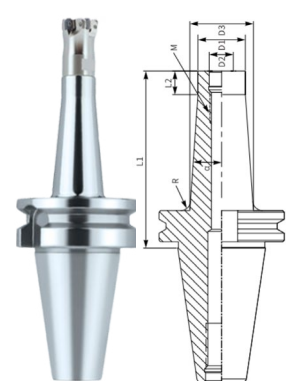

Screw-on Arbors - BT40 & CAT40

EDP Number	Description	Thread	L1 Length	D1 Ø	D3 Ø	Price
417-BT40M0860	BT40-SO-M08-60 THREADED (ARBOR-TAPERED)	M8	60mm	15.4mm	19mm	$149.00
417-BT40M0890	BT40-SO-M08-90 THREADED (ARBOR-TAPERED)	M8	90mm	15.4mm	24mm	$149.00
417-BT40M08120	BT40-SO-M08-120 THREADED (ARBOR-TAPERED)	M8	120mm	15.4mm	30mm	$179.00
417-CAT40M0890	CAT40-SO-M08-90 THREADED (ARBOR-TAPERED)	M8	90mm	15.4mm	30mm	$149.00
417-CAT40M1090	CAT40-SO-M10-90 THREADED (ARBOR-TAPERED)	M10	90mm	19mm	30mm	$149.00
417-CAT40M10135	CAT40-SO-M10-135 THREADED (ARBOR-TAPERED)	M10	135mm	19mm	36mm	$179.00
417-CAT40M1290	CAT40-SO-M12-90 THREADED (ARBOR-TAPERED)	M12	90mm	24mm	29mm	$149.00
417-CAT40M12135	CAT40-SO-M12-135 THREADED (ARBOR-TAPERED)	M12	135mm	24mm	39mm	$179.00
417-CAT40M1690	CAT40-SO-M16-90 THREADED (ARBOR-TAPERED)	M16	90mm	29mm	35mm	$149.00
417-CAT40M16135	CAT40-SO-M16-135 THREADED (ARBOR-TAPERED)	M16	135mm	29mm	41mm	$179.00