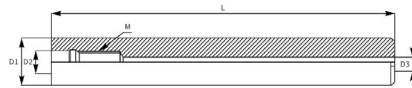

METRIC Carbide Screw-on Shanks - Straight

EDP Number	Description	Thread	Length	Shank	Price
317-500-107	CSS10-M06-75	M6	75mm	10mm	\$140.51
317-500-108	CSS10-M06-100	M6	100mm	10mm	\$134.72
317-500-109	CSS10-M06-125	M6	125mm	10mm	\$175.36
317-500-110	CSS10-M06-150	M6	150mm	10mm	\$168.38
317-500-111	CSS12-M06-75	M6	75mm	12mm	\$142.85
317-500-112	CSS12-M06-100	M6	100mm	12mm	\$137.02
317-500-113	CSS12-M06-125	M6	125mm	12mm	\$206.72
317-500-114	CSS12-M06-150	M6	150mm	12mm	\$199.74
317-500-115	CSS16-M08-100	M8	100mm	16mm	\$236.90
317-500-116	CSS16-M08-150	M8	150mm	16mm	\$272.90
317-500-117	CSS16-M08-200	M8	200mm	16mm	\$362.34
317-500-118	CSS20-M10-150	M10	150mm	20mm	\$425.02
317-500-119	CSS20-M10-200	M10	200mm	20mm	\$550.46
317-500-120	CSS20-M10-250	M10	250mm	20mm	\$650.34
317-500-121	CSS25-M12-150	M12	150mm	25mm	\$587.62
317-500-122	CSS25-M12-200	M12	200mm	25mm	\$760.64
317-500-123	CSS25-M12-250	M12	250mm	25mm	\$902.34
317-500-124	CSS25-M12-300	M12	300mm	25mm	\$1,075.36
317-500-125	CSS32-M16-200	M16	200mm	32mm	\$1,085.79
317-500-126	CSS32-M16-250	M16	250mm	32mm	\$1,400.51
317-500-127	CSS32-M16-300	M16	300mm	32mm	\$1,652.51
317-500-128	CSS32-M16-350	M16	350mm	32mm	\$2,129.79
317-500-129	CSS32-M16-400	M16	400mm	32mm	\$2,435.23

Fractional Carbide Screw-on Shanks - Straight

EDP Number	Description	Thread	Length	Shank	Price
336-06204080	ICSS2A06204080	M8	4.00"	0.625"	\$279.00
336-06206080	ICSS2A06206080	M8	6.00"	0.625"	\$389.00
336-07504100	ICSS2A07504100	M10	4.00"	0.750"	\$509.00
336-07506100	ICSS2A07506100	M10	6.00"	0.750"	\$669.00
336-10004120	ICSS2A10004120	M12	4.00"	1.000"	POA
336-10006120	ICSS2A10006120	M12	6.00"	1.000"	POA
336-12506160	ICSS2A12506160	M16	6.00"	1.250"	POA