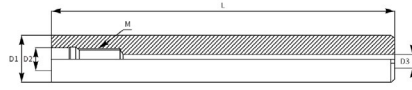

METRIC Carbide Screw-on Shanks - Straight

EDP Number	Description	Thread	Length	Shank	Price
317-500-107	CSS10-M06-75	M6	75mm	10mm	\$140.51
317-500-108	CSS10-M06-100	M6	100mm	10mm	\$134.72
317-500-109	CSS10-M06-125	M6	125mm	10mm	\$175.36
317-500-110	CSS10-M06-150	M6	150mm	10mm	\$168.38
317-500-111	CSS12-M06-75	M6	75mm	12mm	\$142.85
317-500-112	CSS12-M06-100	M6	100mm	12mm	\$137.02
317-500-113	CSS12-M06-125	M6	125mm	12mm	\$206.72
317-500-114	CSS12-M06-150	M6	150mm	12mm	\$199.74
317-500-115	CSS16-M08-100	M8	100mm	16mm	\$236.90
317-500-116	CSS16-M08-150	M8	150mm	16mm	\$272.90
317-500-117	CSS16-M08-200	M8	200mm	16mm	\$362.34
317-500-118	CSS20-M10-150	M10	150mm	20mm	\$425.02
317-500-119	CSS20-M10-200	M10	200mm	20mm	\$550.46
317-500-120	CSS20-M10-250	M10	250mm	20mm	\$650.34
317-500-121	CSS25-M12-150	M12	150mm	25mm	\$587.62
317-500-122	CSS25-M12-200	M12	200mm	25mm	\$760.64
317-500-123	CSS25-M12-250	M12	250mm	25mm	\$902.34
317-500-124	CSS25-M12-300	M12	300mm	25mm	\$1,075.36
317-500-125	CSS32-M16-200	M16	200mm	32mm	\$1,085.79
317-500-126	CSS32-M16-250	M16	250mm	32mm	\$1,400.51
317-500-127	CSS32-M16-300	M16	300mm	32mm	\$1,652.51
317-500-128	CSS32-M16-350	M16	350mm	32mm	\$2,129.79
317-500-129	CSS32-M16-400	M16	400mm	32mm	\$2,435.23

Fractional Carbide Screw-on Shanks - Straight

EDP Number	Description	Thread	Length	Shank	Price
336-06204080	ICSS2A06204080	M8	4.00"	0.625"	\$279.00
336-06206080	ICSS2A06206080	M8	6.00"	0.625"	\$389.00
336-07504100	ICSS2A07504100	M10	4.00"	0.750"	\$509.00
336-07506100	ICSS2A07506100	M10	6.00"	0.750"	\$669.00
336-10004120	ICSS2A10004120	M12	4.00"	1.000"	POA
336-10006120	ICSS2A10006120	M12	6.00"	1.000"	POA
336-12506160	ICSS2A12506160	M16	6.00"	1.250"	POA